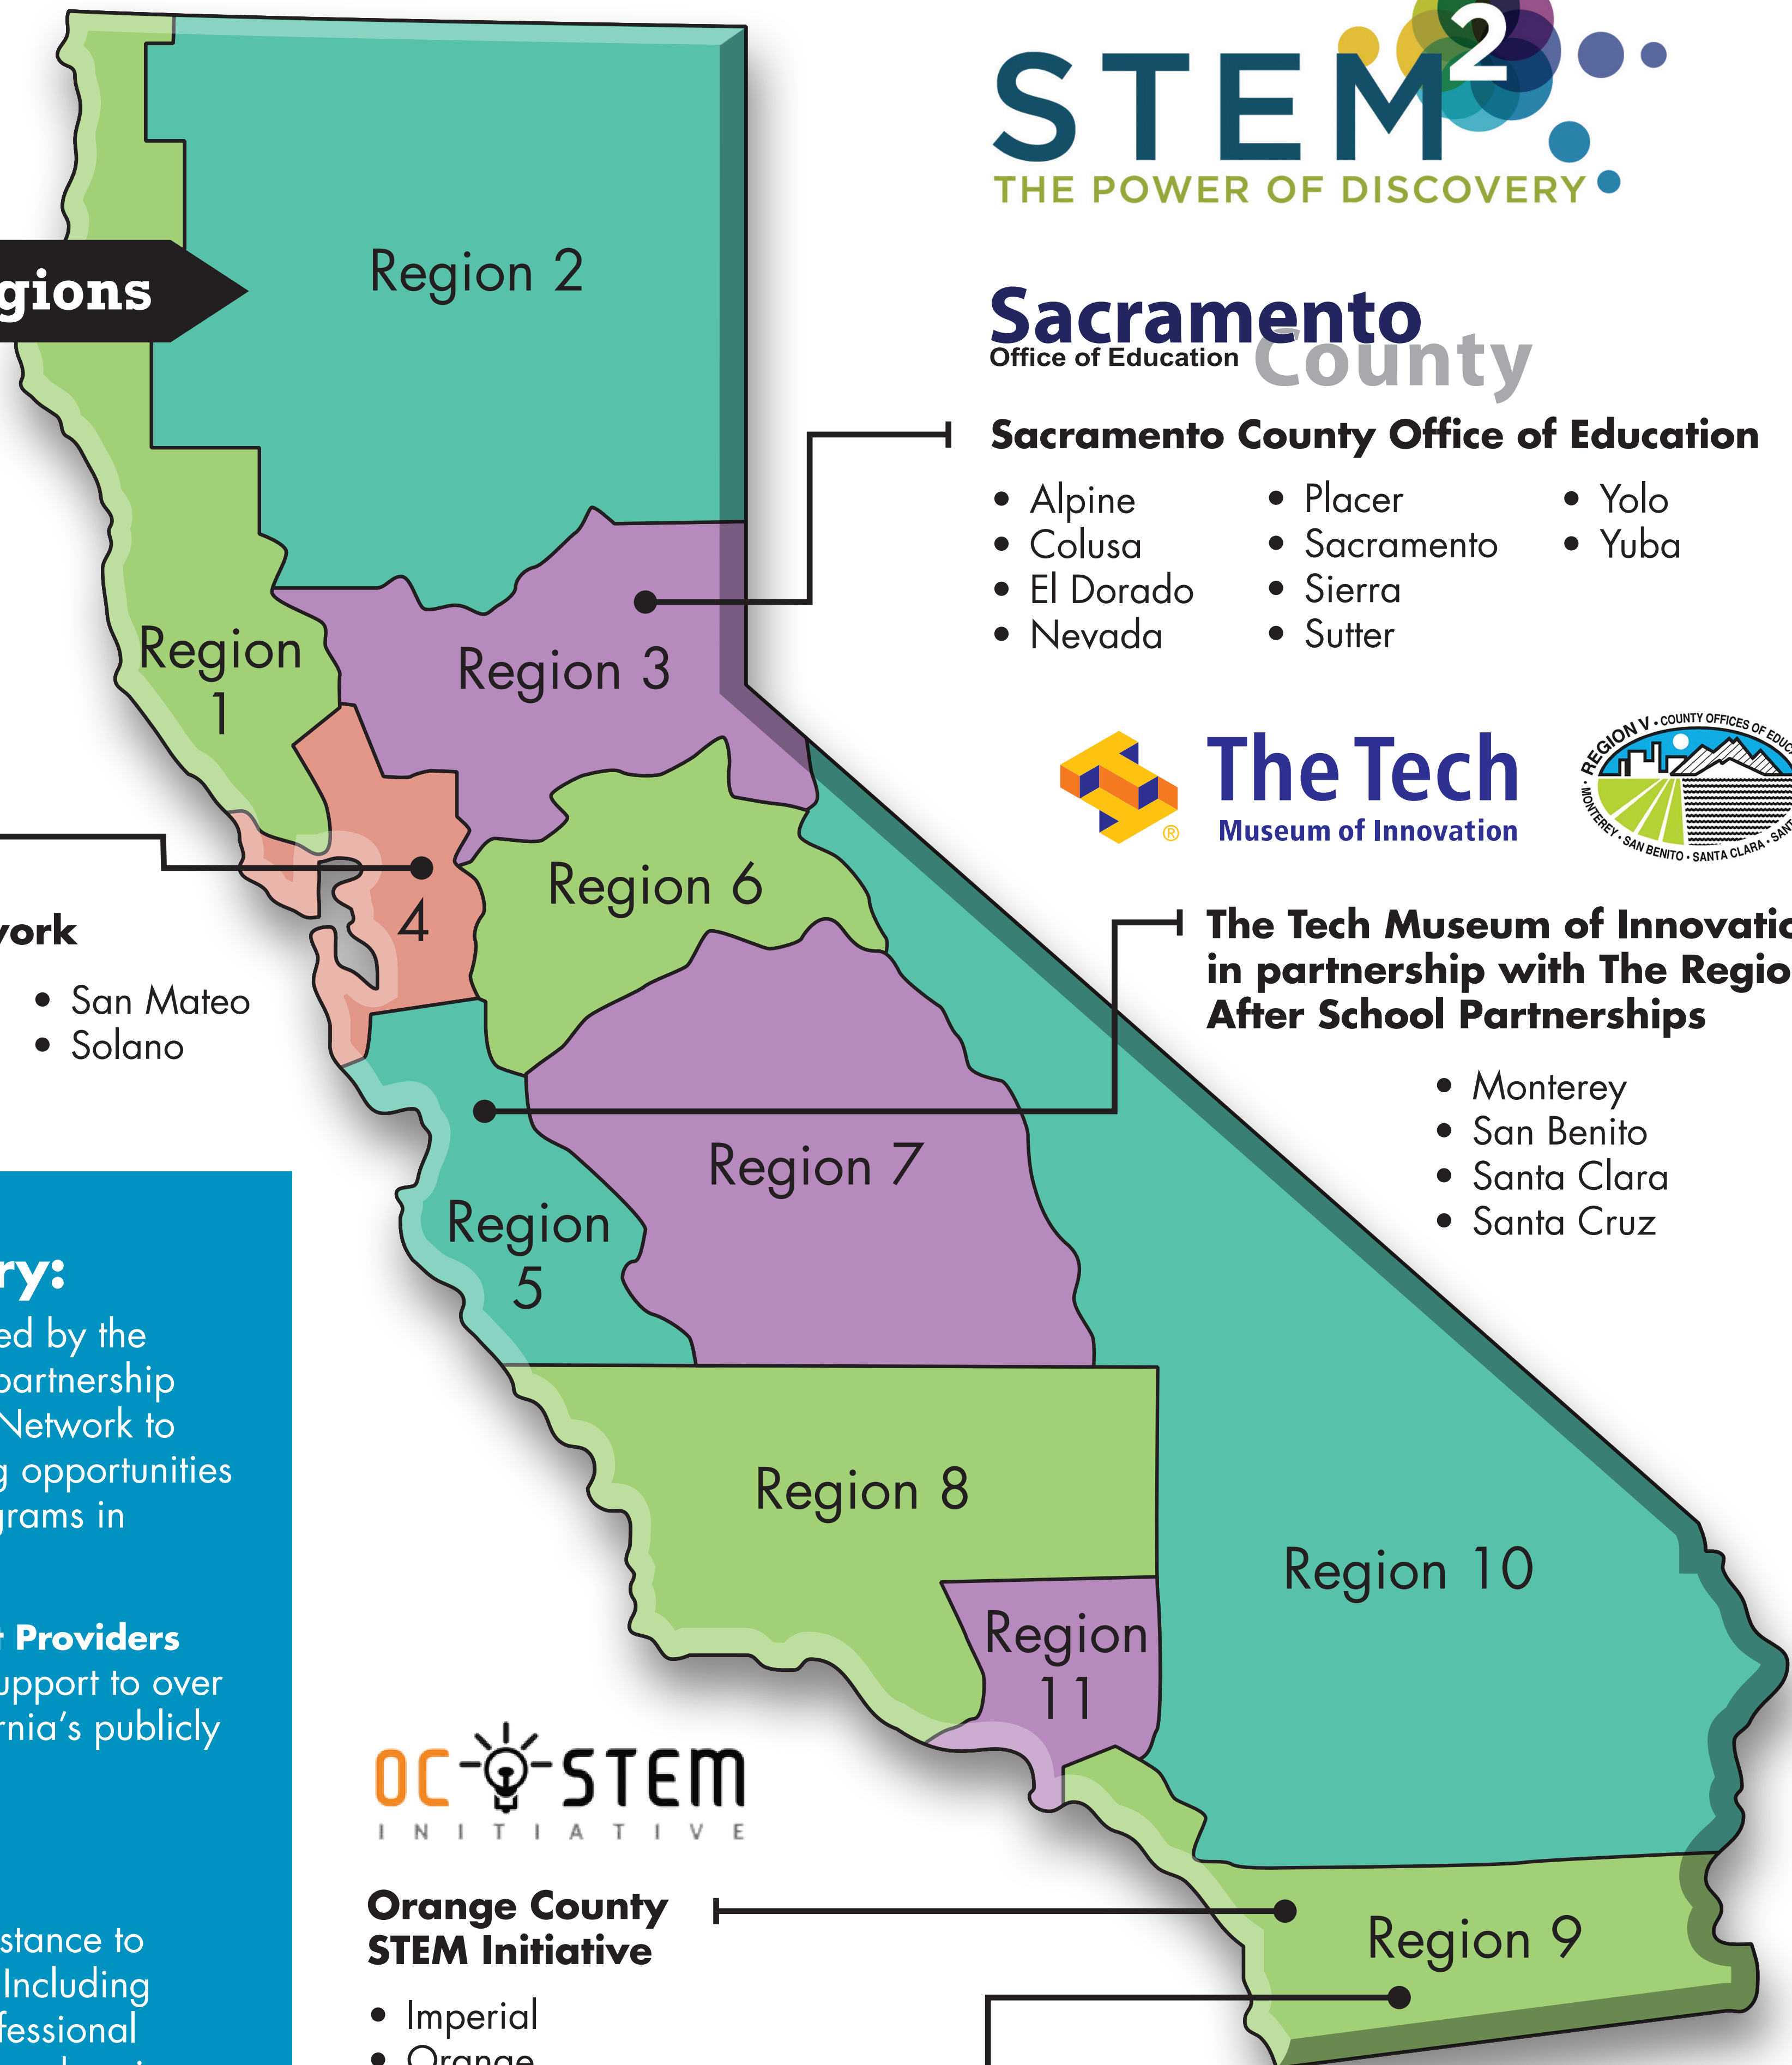

Sacramento County Office of Education

Sacramento County Office of Education

- Alpine
- Colusa
- El Dorado
- Nevada
- Placer
- Sacramento
- Sierra
- Sutter
- Yolo
- Yuba

The Tech Museum of Innovation in partnership with The Region 5 After School Partnerships

- Monterey
- San Benito
- Santa Clara
- Santa Cruz

Orange County STEM Initiative

- Imperial
- Orange
- San Diego

Region 9 Technical Assistance Center of San Diego County Office of Education in Partnership with the Imperial County Office of Education

- Imperial
- Orange
- San Diego

Powerofdiscovery.org

CONNECT. CONVENE. INSPIRE.

California STEM Learning Network
SCIENCE | TECHNOLOGY | ENGINEERING | MATHEMATICS